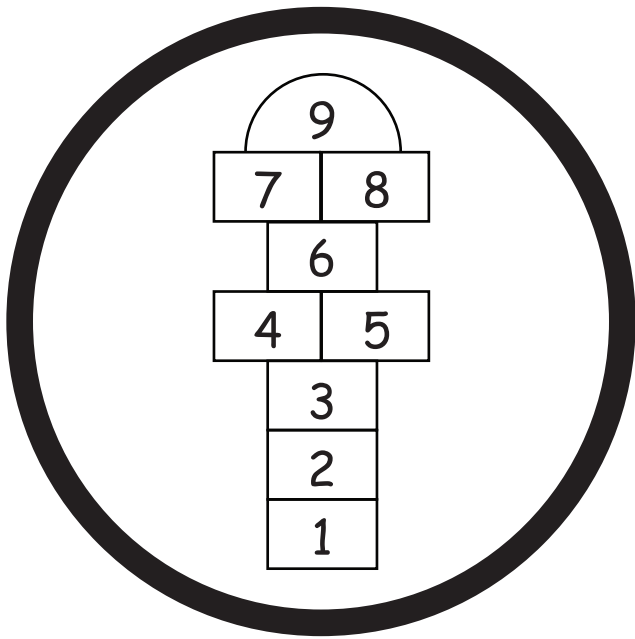

[COLOR SHEET]
Community Playspace

© 2026 Laura Rajsic-Lanier / larajla · All rights reserved.
larajla.com · larajlaenrich.com